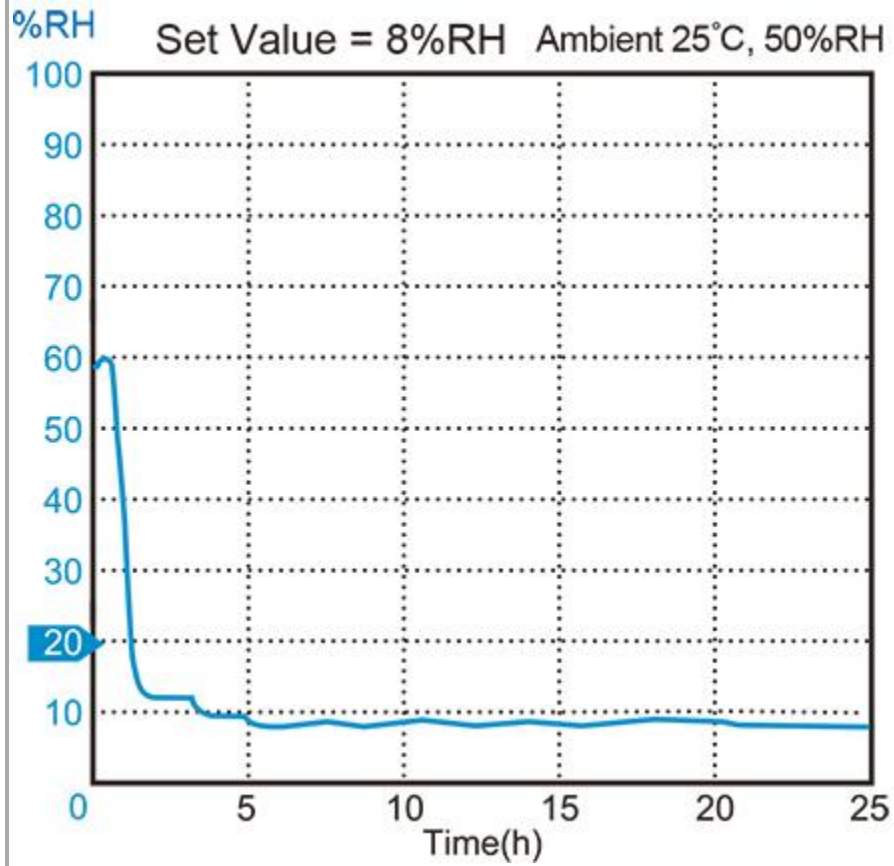

1%-50%RH Adjustable

C1 series is 1%-50%RH adjustable dry cabinet

Description